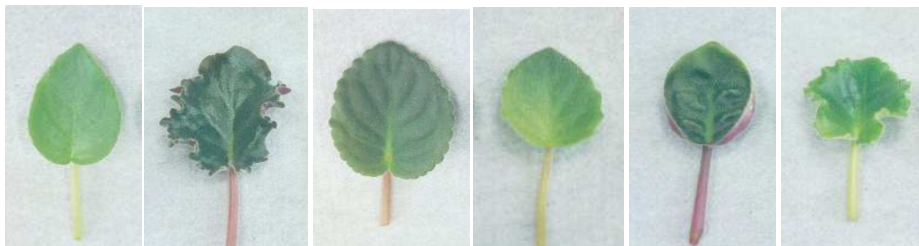

Leaf types

(Photographs courtesy of Janet Stromborg)

Red Pink Silver Dark Medium Light Red Backed

Edges

Plain Ruffled Scalloped Serrated Spooned Wavy

Shapes

Girl Heart Holly Longifolia Ovate Pointed Round Tailored

Textures & Surfaces

Bustle Back Glossy Hairy Clackamus Pebbled Quilted Tailored

Variegations

Crown Girl Foliage Mosaic Tommy Lou